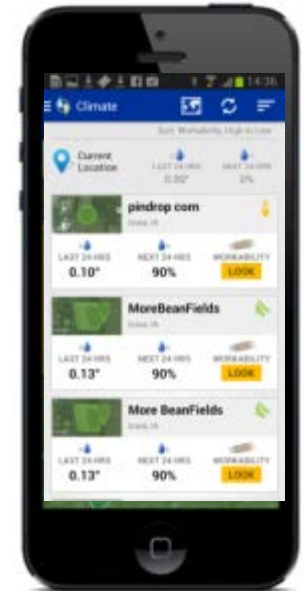

CLIMATE | BASIC

Field
Workability

Tracker

Notes

Reports

Weather

Alerts

CLIMATE | PRO