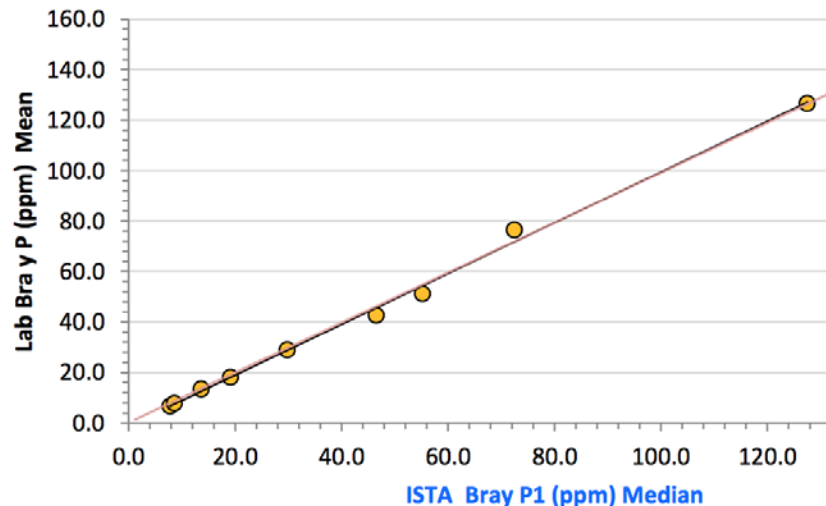

Solum brings new tools for processing & measuring soil:

- RFID Tracking
- LEAN/Six Sigma mentality
- Hardware Design