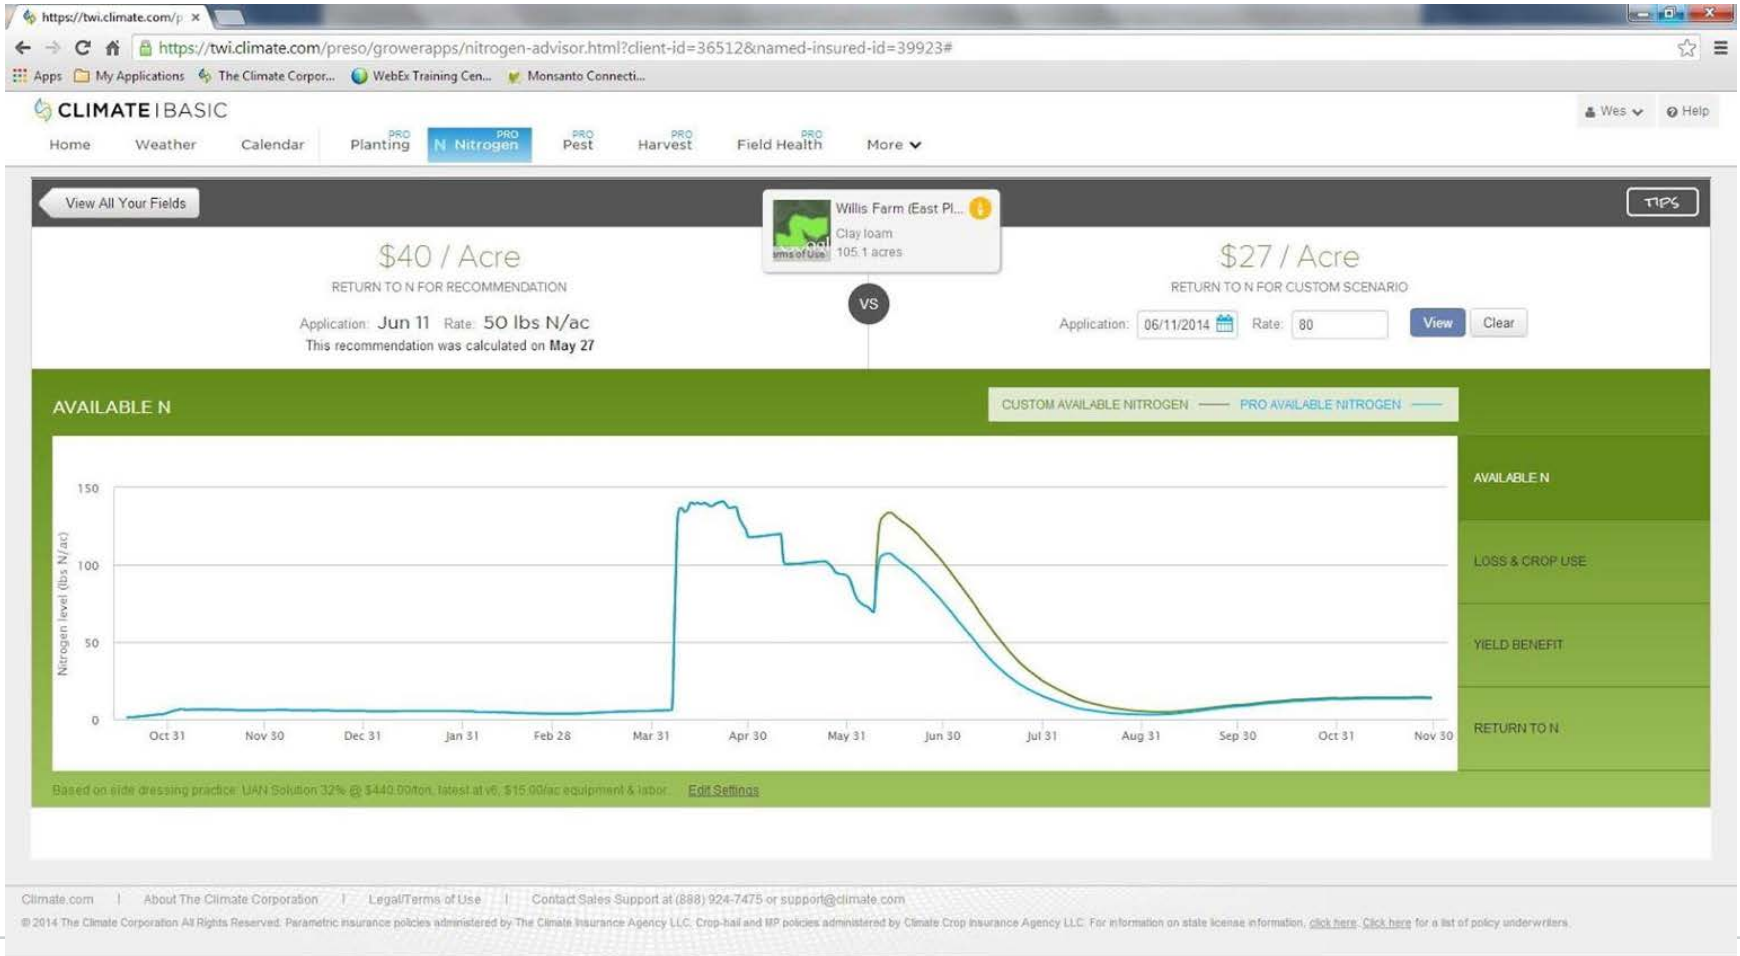

Nitrogen Advisor