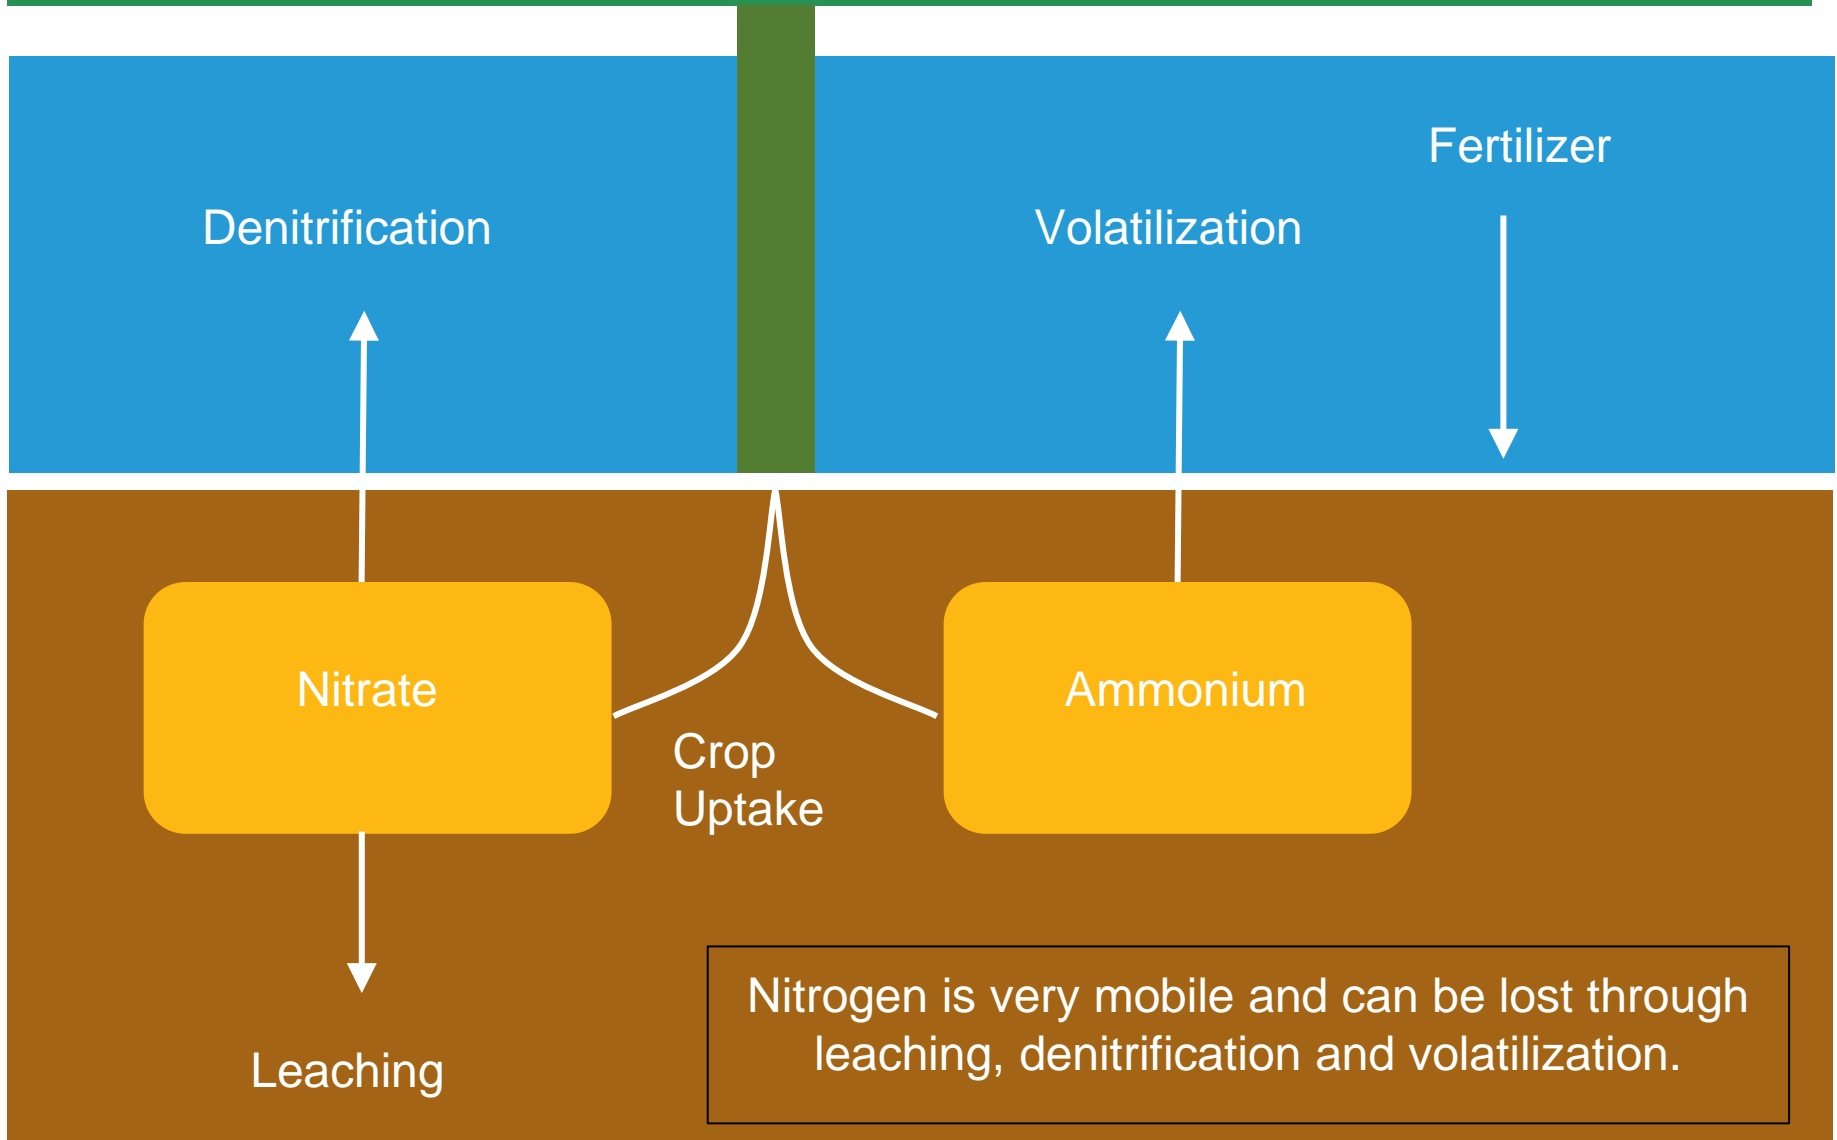

Planting
Advisor

N

Nitrogen
Advisor

Pest &
Disease
Advisor

Variable
Rate
Advisor

Harvest
Advisor

Revenue
Advisor

Climate Pro™ Helps Optimize Key Production Decisions for Each Field

Planting Advisor

Nitrogen Advisor

Pest & Disease Advisor

Harvest Advisor

Field Health Advisor

Revenue Advisor

Weather Monitoring

Agronomic Modeling

Weather Simulation

Nitrogen Mobility

Nitrogen Advisor Overview

field level

site specific

daily

soil properties

weather