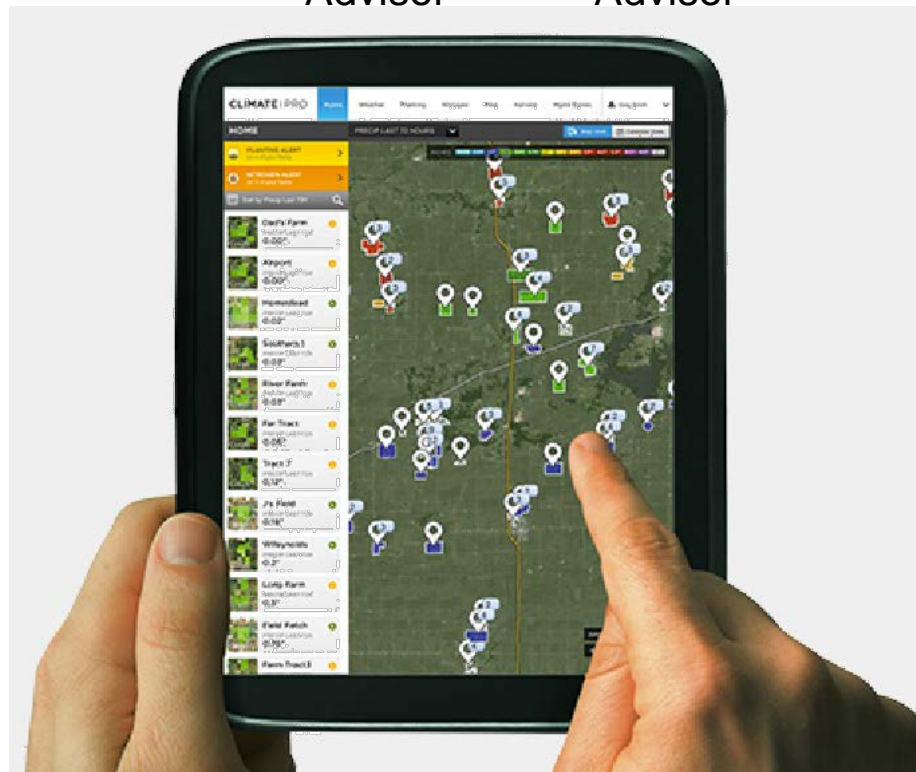

CLIMATE | BASIC

Field
Workability

Tracker

Notes

Reports

Weather

Alerts

CLIMATE | PRO

Planting
Advisor

N

Nitrogen
Advisor

Pest &
Disease
Advisor

Variable
Rate
Advisor

Harvest
Advisor

Revenue
Advisor

Climate Pro™ Helps Optimize Key Production Decisions for Each Field

Planting Advisor

Nitrogen Advisor

Pest & Disease Advisor

Harvest Advisor

Field Health Advisor

Revenue Advisor

Weather Monitoring

Agronomic Modeling